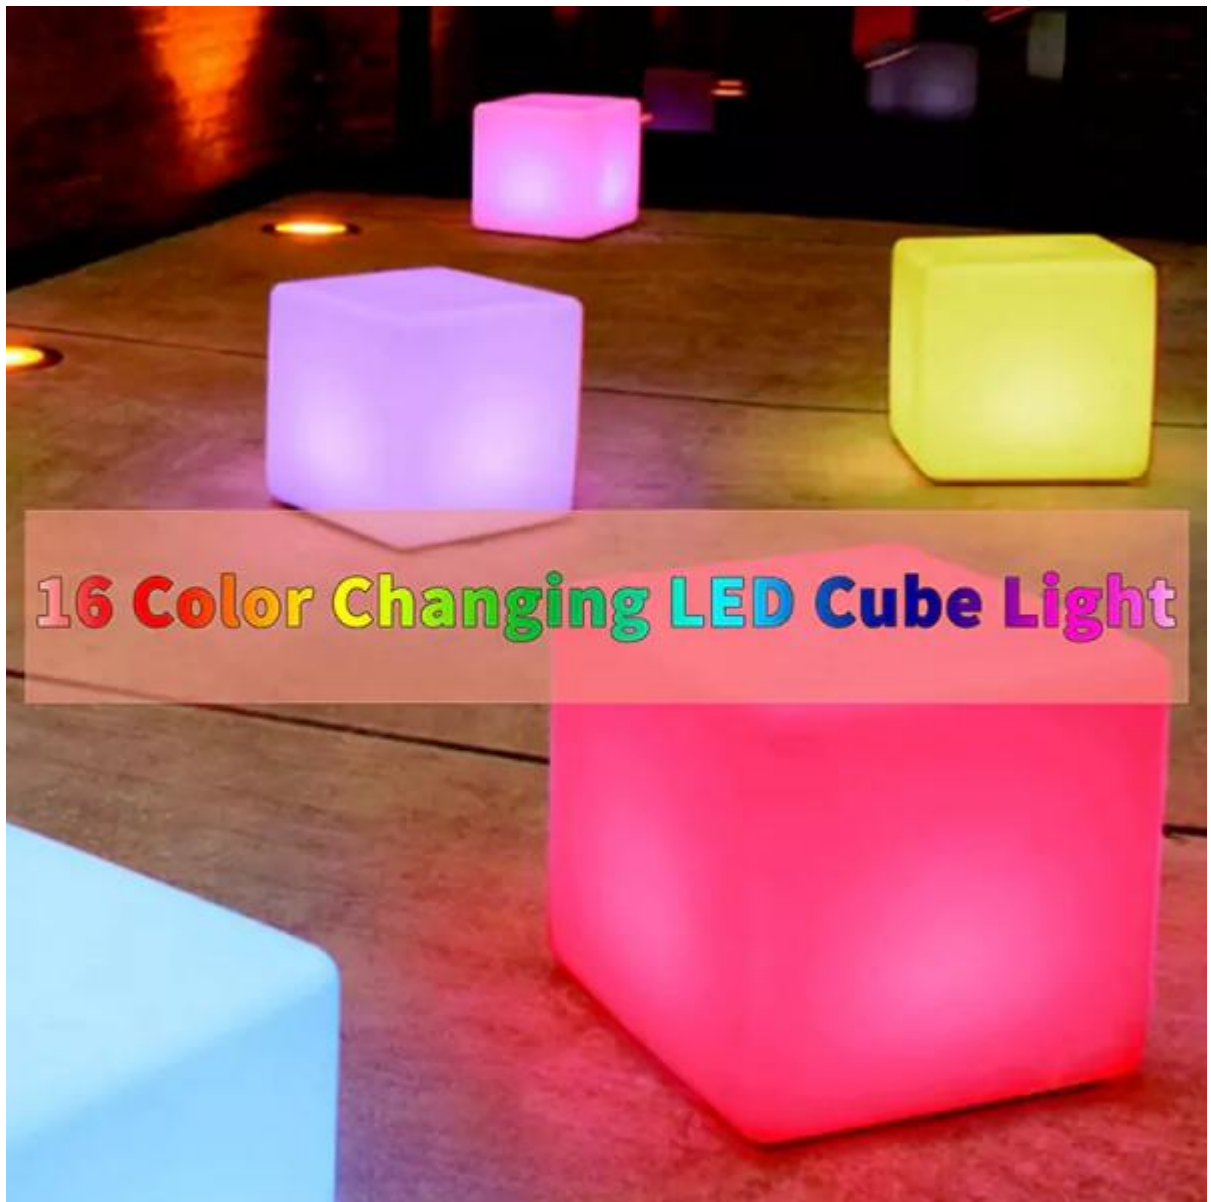

www.tianhualighting.com/

Dongguan City Tianhua Photoelectric Technology Co., Ltd.

ADDRESS: 2nd Road, Jinqianling Industrial Zone, Jitigang, Huangjiang Town, Dongguan City, China.

TEL: [+86-769-82607368](tel:+86-769-82607368) / [+86-18928200163](tel:+86-18928200163)

FAX: [+86-769-82607338](tel:+86-769-82607338)

EMAIL: Sales18@tianhualighting.com